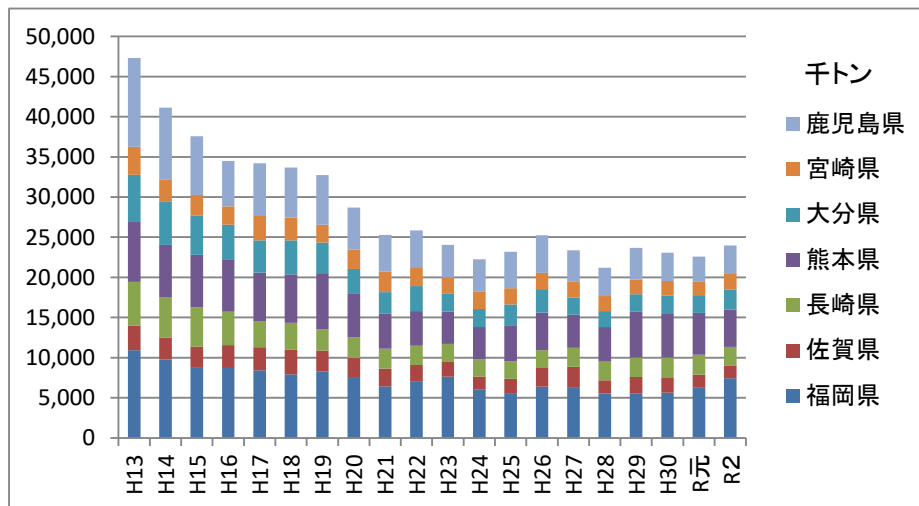

九州各県の生産量(砕骨材)